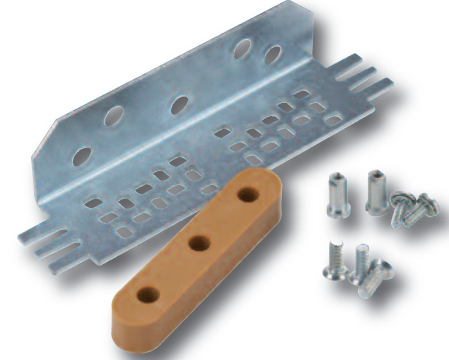

ZZIPCO ZGIB SERIES ELEVATOR DOOR GIB

ZZIPCO USA STANDARD GIB SERIES

are high quality elevator door gibs. Our quality door gib uses DuPont vibration resistant composites. Heavy gauge metal chassis stands out with industrial USA standard hardware for safety.

ZGIB SET individual standard package includes:

- Gib sizes:
23/64", 15/32", 7/16", 1/2", 17/32" and 5/8"
- Chassis:
1", 1 1/8" and 1 1/4"
- Hardware set:
2 PCs-6/32X3/8 #8HD Slot Binding M/S SEMS w/Inter Lock Washers zinc plated.
2 PCs 6/32 Safety Studs zinc plated.
3 PC Mounting Screws 10/32 X1/2 Phil Flat Undercut type "F" zinc plated.

1 Nylon Gib, 1 Chassis, 2 SEMS, 2 Safety Studs and 3 Mounting Screws.

ZGIB CHASSIS SPECIFICATIONS

Item #	Part #	Description
1	ZGIB-D3-1	Door gib chassis, 1" width adjustable bracket
2	ZGIB-D4-118	Door gib chassis, 1 1/8" width adjustable bracket
3	ZGIB-D5-114	Door gib chassis, 1 1/4" width adjustable bracket